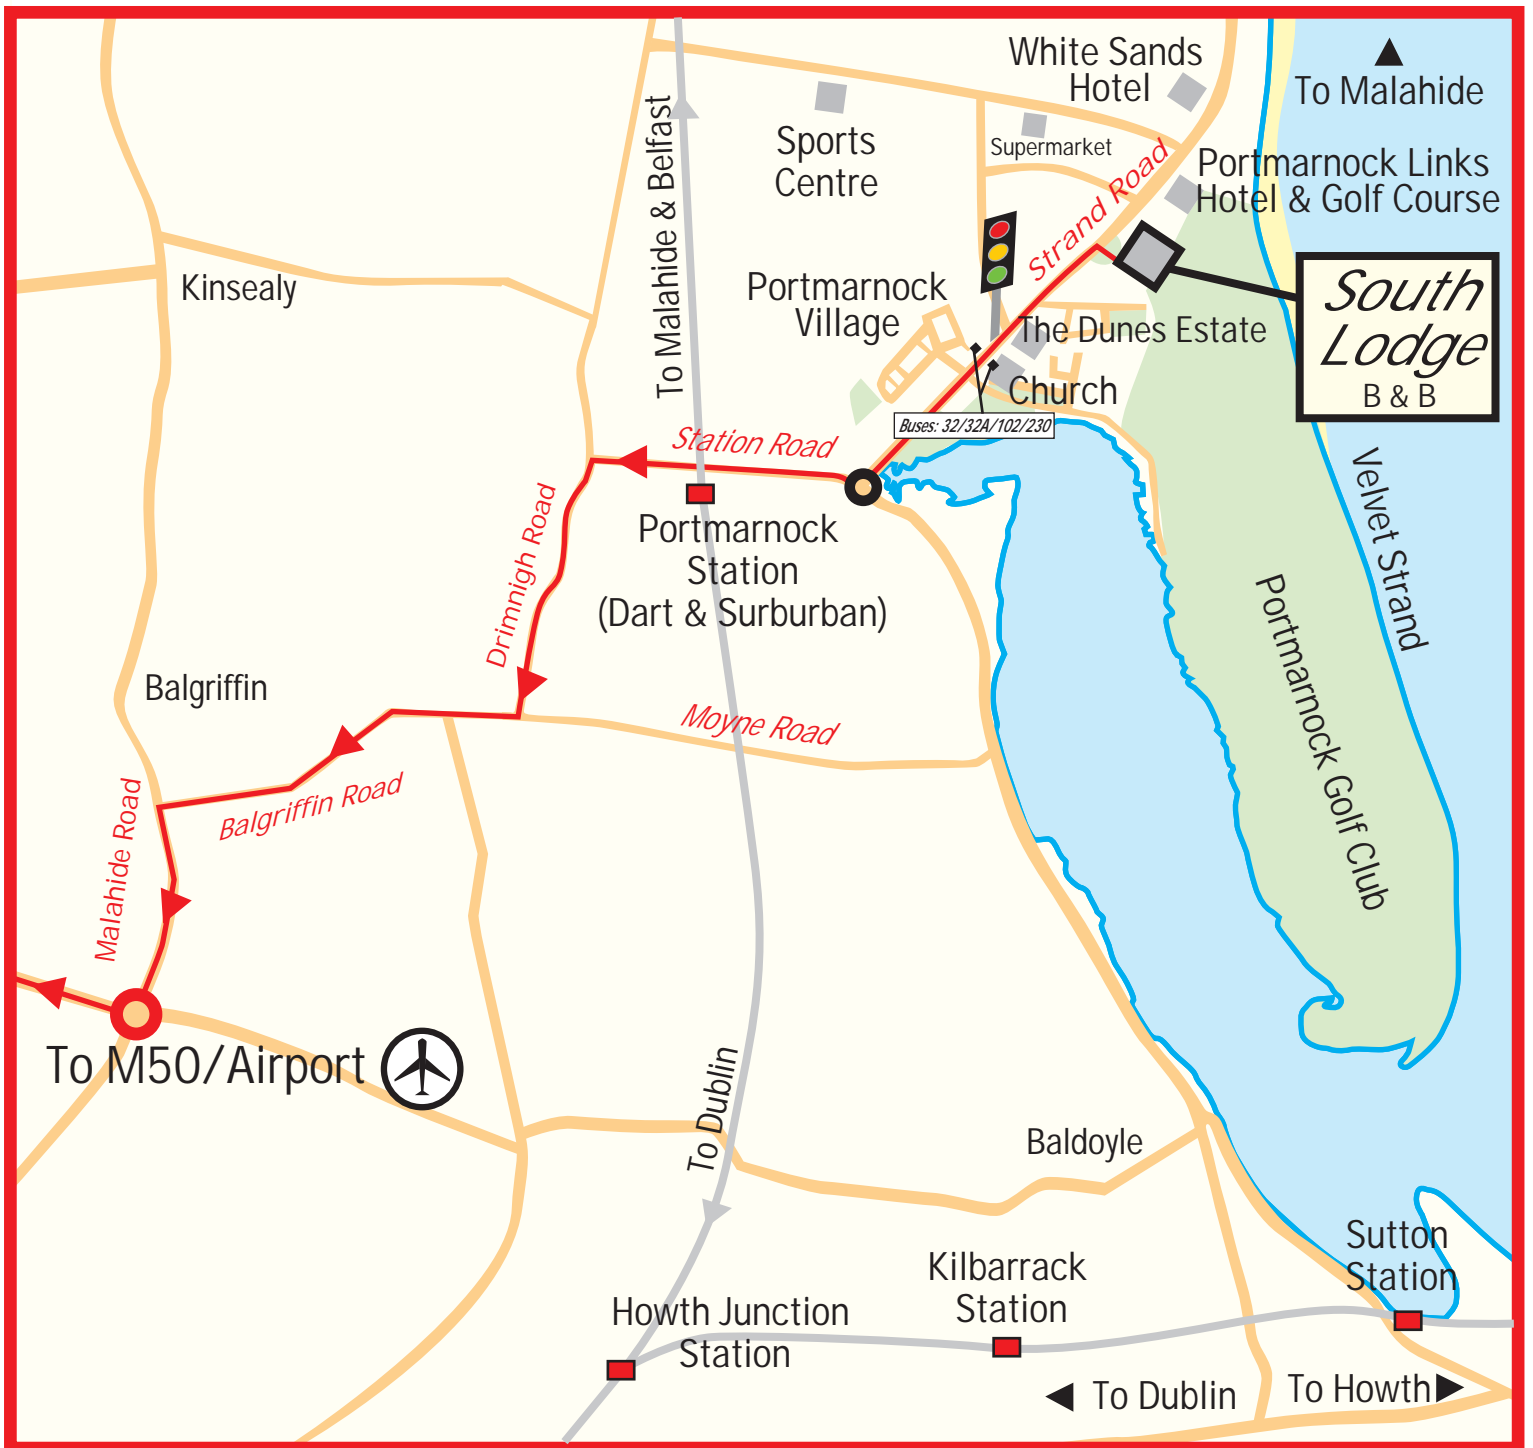

# MAP OF PORTMARNOCK

## DIRECTIONS FROM M50/AIRPORT

- \* FOLLOW THE DUAL CARRIAGEWAY FROM THE AIRPORT TOWARDS DUBLIN.
- \* TAKE THE FIRST SLIP ROAD TO THE M50 AND TRAVEL TOWARDS MALAHIDE.
- \* AT SECOND ROUNDABOUT TURN LEFT AND FOLLOW THE SIGNS FOR PORTMARNOCK.
- \* SOUTH LODGE B&B IS 200 YARDS PAST THE CHURCH, ON THE SEA SIDE OF THE ROAD.

BUSES: 32/32A FROM CITY CENTRE TO PORTMARNOCK, 32A GOES ON TO MALAHIDE  
102 CONNECTS PORTMARNOCK TO SUTTON DART STATION, 230 GOES TO AIRPORT.